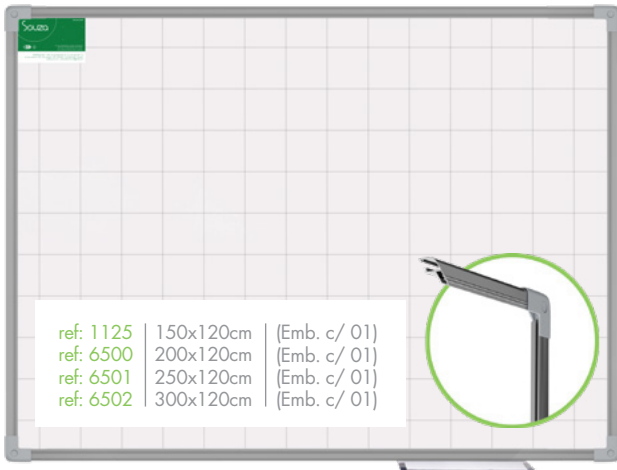

QUADROS BRANCOS QUADRICULADOS MAGNÉTICOS DE FÓRMICA - NCM: 9610.00.00

Linha 3 | SL: 7 | **Moldura: Alumínio Luxo**