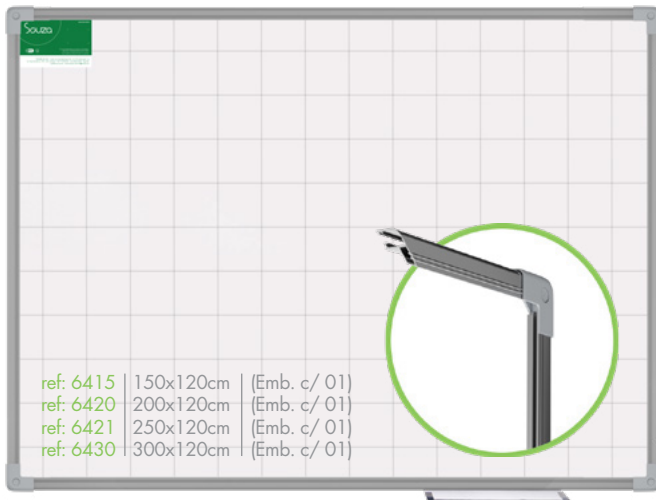

QUADRO BRANCO DE PLANEJAMENTO